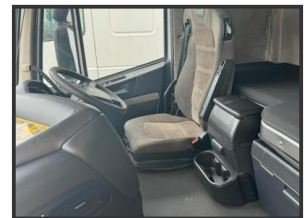

Truck & Parts Staffs

IVECO Stralis HI Way

£7,850.00

Iveco Stralis Hi Way 6x2 tractor unit

Direct company No Faults on dash board. Very clean and tidy. No VAT on export. World wide shipping and export packing available. Call for more information. What's app 07793070771